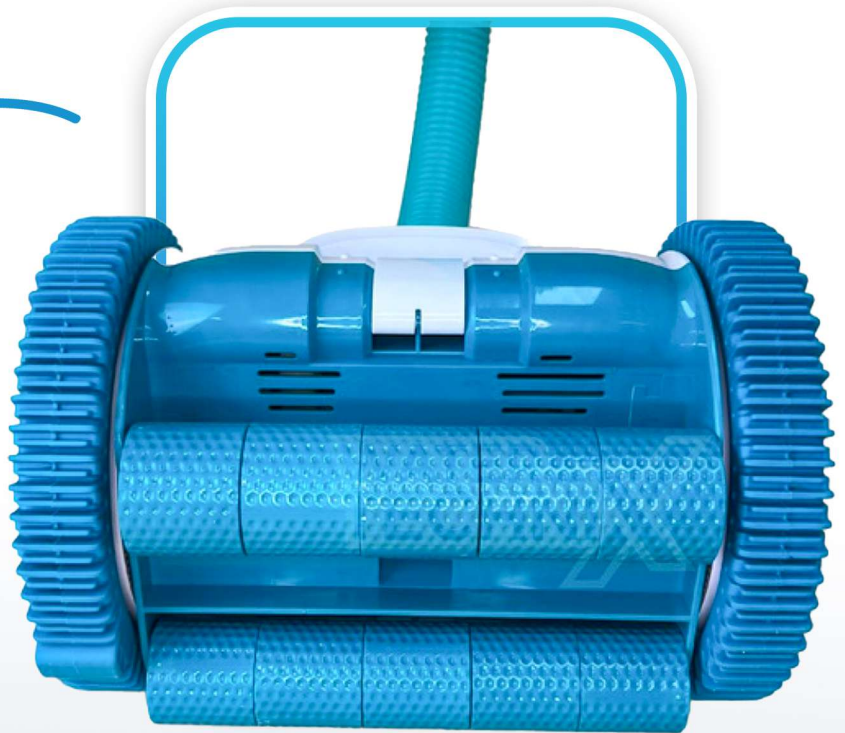

The MatriX is a debris-devouring virtuoso, effortlessly gobbling up small and medium-sized debris with style. Its adjustable bypass valve lets you fine-tune water flow and dial in the perfect travel speed for maximum efficiency. We don't recommend the Matrix for large debris (long leaves, sticks or pine needles), And thanks to its hose swivel, it navigates corners, steps, and ladders with finesse, leaving no spot untouched. It's like having a pool cleaning maestro at your service.

The Matrix is best suited to Concrete, Pebblecrete, Quartzon, Tile pool surfaces. We don't recommend it for fibreglass pools unless you want a floor only cleaner. The MatriX is ready to rock your pool cleaning world. Bid farewell to manual labor and let this sleek beast do the dirty work.

A solid 1 year warranty and quality fittings required for an easy setup and peace of mind, it's truly a set and forget automatic pool cleaner.

Whats in the box:

- 1 x MatriX Pool Cleaner Head.
- 14 x 80cm hose in sectional lengths (12m).
- 1 x Leader Hose (40cm).
- 1 x Instruction guide with diagrams.
- 1 x Skimmer fittings pack (Elbows, Flow Regulator Valve, Hose Float)
  For additional hose lengths.
- 1m Water TechniX hoses are required.