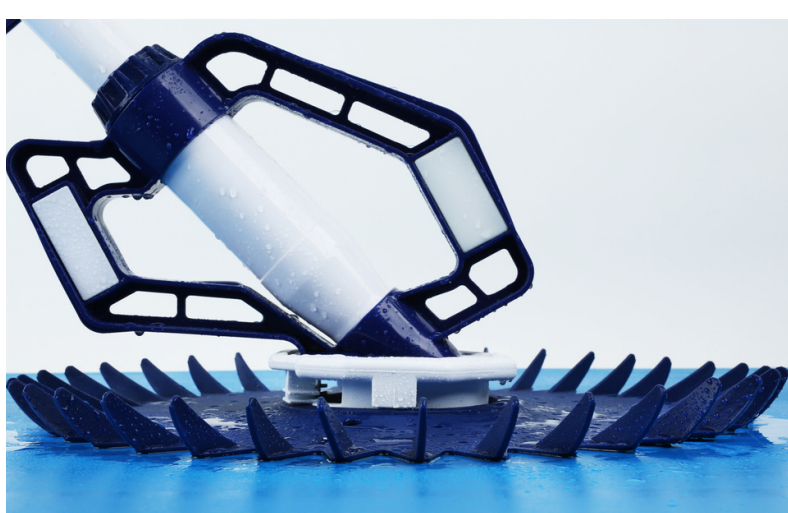

WATER TECHNIX RAPID SUCTION CLEANER

The Water TechniX Rapid has a bulletproof design that's easy to install, use, and most of all, can be relied upon to clean every inch of your pool surfaces. Manufactured with the best-in-class materials to bring superior cleaning performance with optimum cleaning coverage at a price that's a fraction of other equivalent pool cleaners.

Features:

- User friendly. Install quickly and easily without tools in minutes
- Extra large deflector wheel so it won't get stuck in corners
- Full pool coverage, cleans floors, walls and waterline (will try the steps!)
- Includes 12 x 80cm hose in sectional lengths (total of 10m)
- Robust hydraulic design with swivel hose connection to avoid tangles
- Male hose end: 36mm diameter, Female hose end: 38mm diameter
- Adjustable bypass valve regulates water flow to set optimum travel speed
- 30cm finned skirt for a super wide cleaning path for speedy efficiency
- Consumes no additional energy working when your pump is operational

- No bags or canisters to empty, all debris goes to your skimmer basket
- Quiet diaphragm technology, don't put up with the 'clack' of traditional hammer-style cleaners
- The deflector wheel enables smooth navigation around corners, steps and ladders
- Performs flawlessly with above ground and in ground pools, Rectangle, Oval or Free form
- Suits Concrete, Pebblecrete, Quartzon, Tile, Fiberglass and Vinyl surfaces
- Compatible with salt, chlorine and magnesium pools

The Rapid is engineered with a compact design and 10m of sectional hose, including a swivel connection so the hose won't tangle, enabling easy operation. Its diaphragm function ensures optimum suction, along with its extra large deflector wheel stopping it from getting stuck in corners. Compatible with salt, chlorine and magnesium pools.